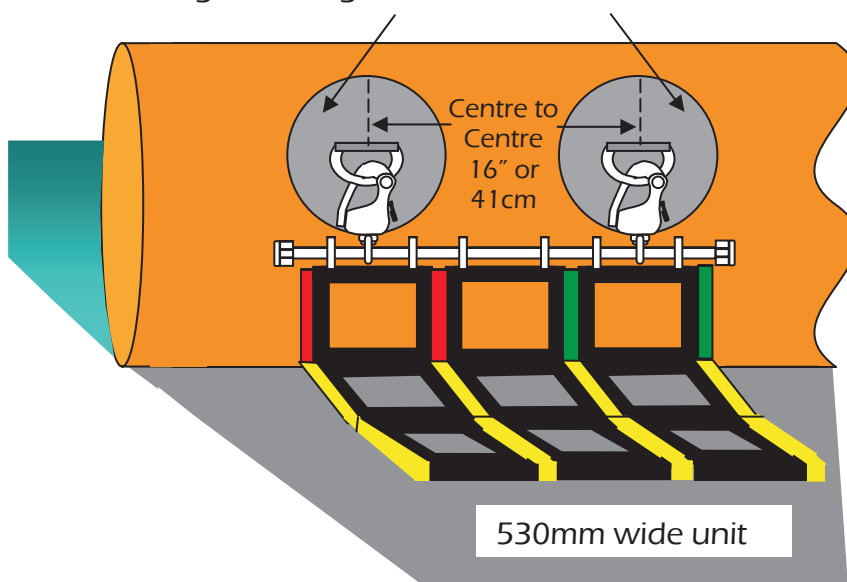

Email:
sos@seamarshall-us.com

Marine Rescue Technologies

772-388-1326
www.seamarshall-us.com

Recommended Installation of Jason's Cradle on FRC

'D' Ring Patches glued with Bostik 2402 for HYPALON

'D' Ring Patches glued with Bostik 2402 for HYPALON