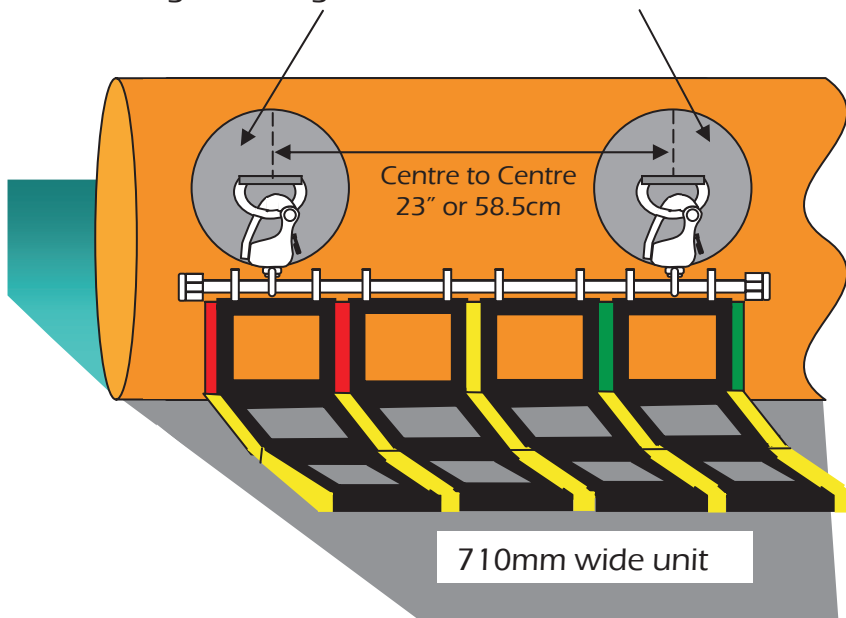

Email:
sos@seamarshall-us.com

Marine Rescue Technologies

772-388-1326
www.seamarshall-us.com

Recommended Installation of Jason's Cradle on FRC

'D' Ring Patches glued with Bostik 2402 for HYPALON

'D' Ring Patches glued with Bostik 2402 for HYPALON