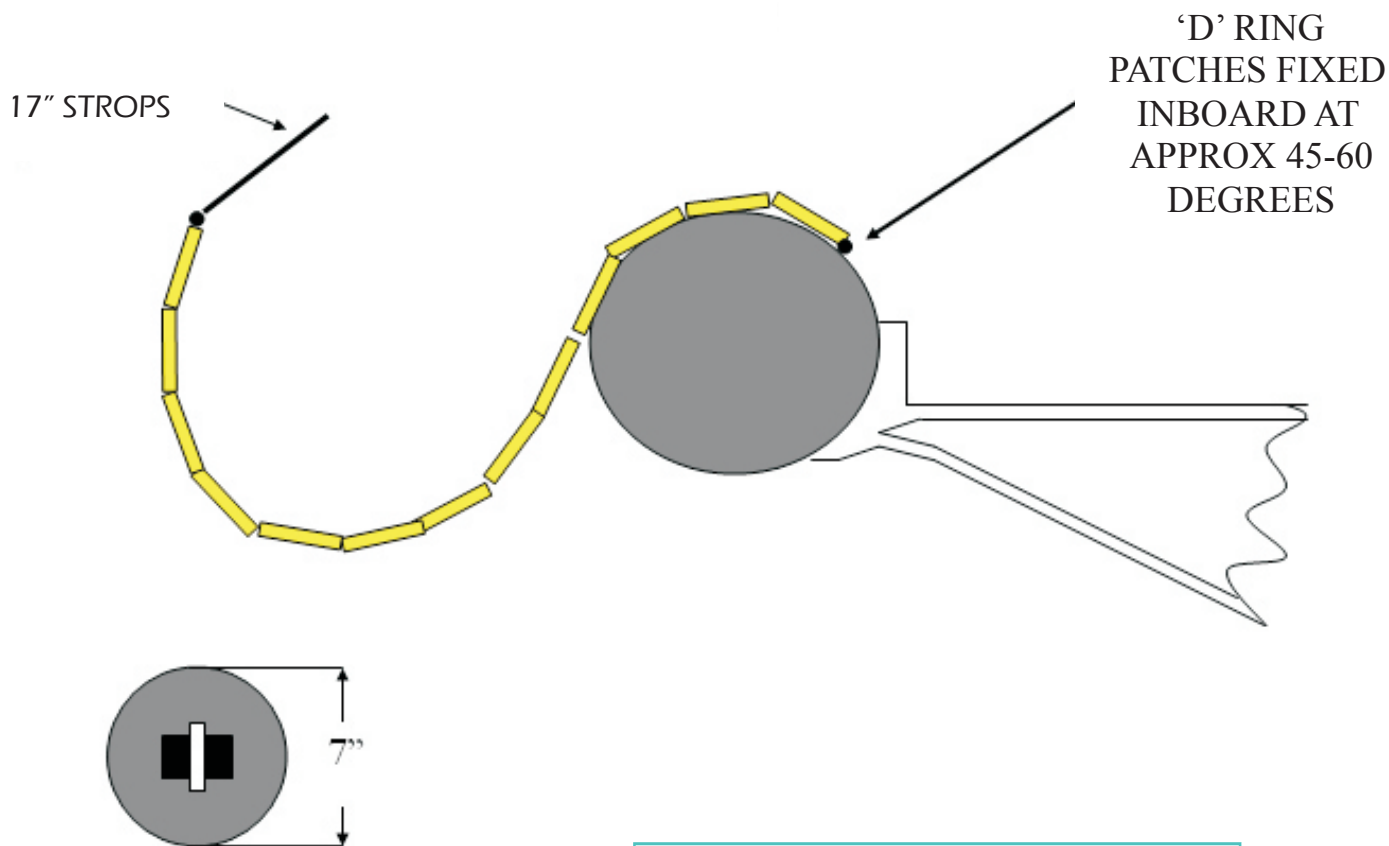

Recommended Installation of Jason's Cradle on FRC

If you require further information regarding fixing positions for your Jason's Cradle®, then please do not hesitate to contact our Technical Department.

Email:
sos@seamarshall-us.com

Marine Rescue Technologies

772-388-1326
www.seamarshall-us.com

Recommended Installation of Jason's Cradle on FRC

'D' Ring Patches glued with Bostik 2402 for HYPALON

'D' Ring Patches glued with Bostik 2402 for HYPALON